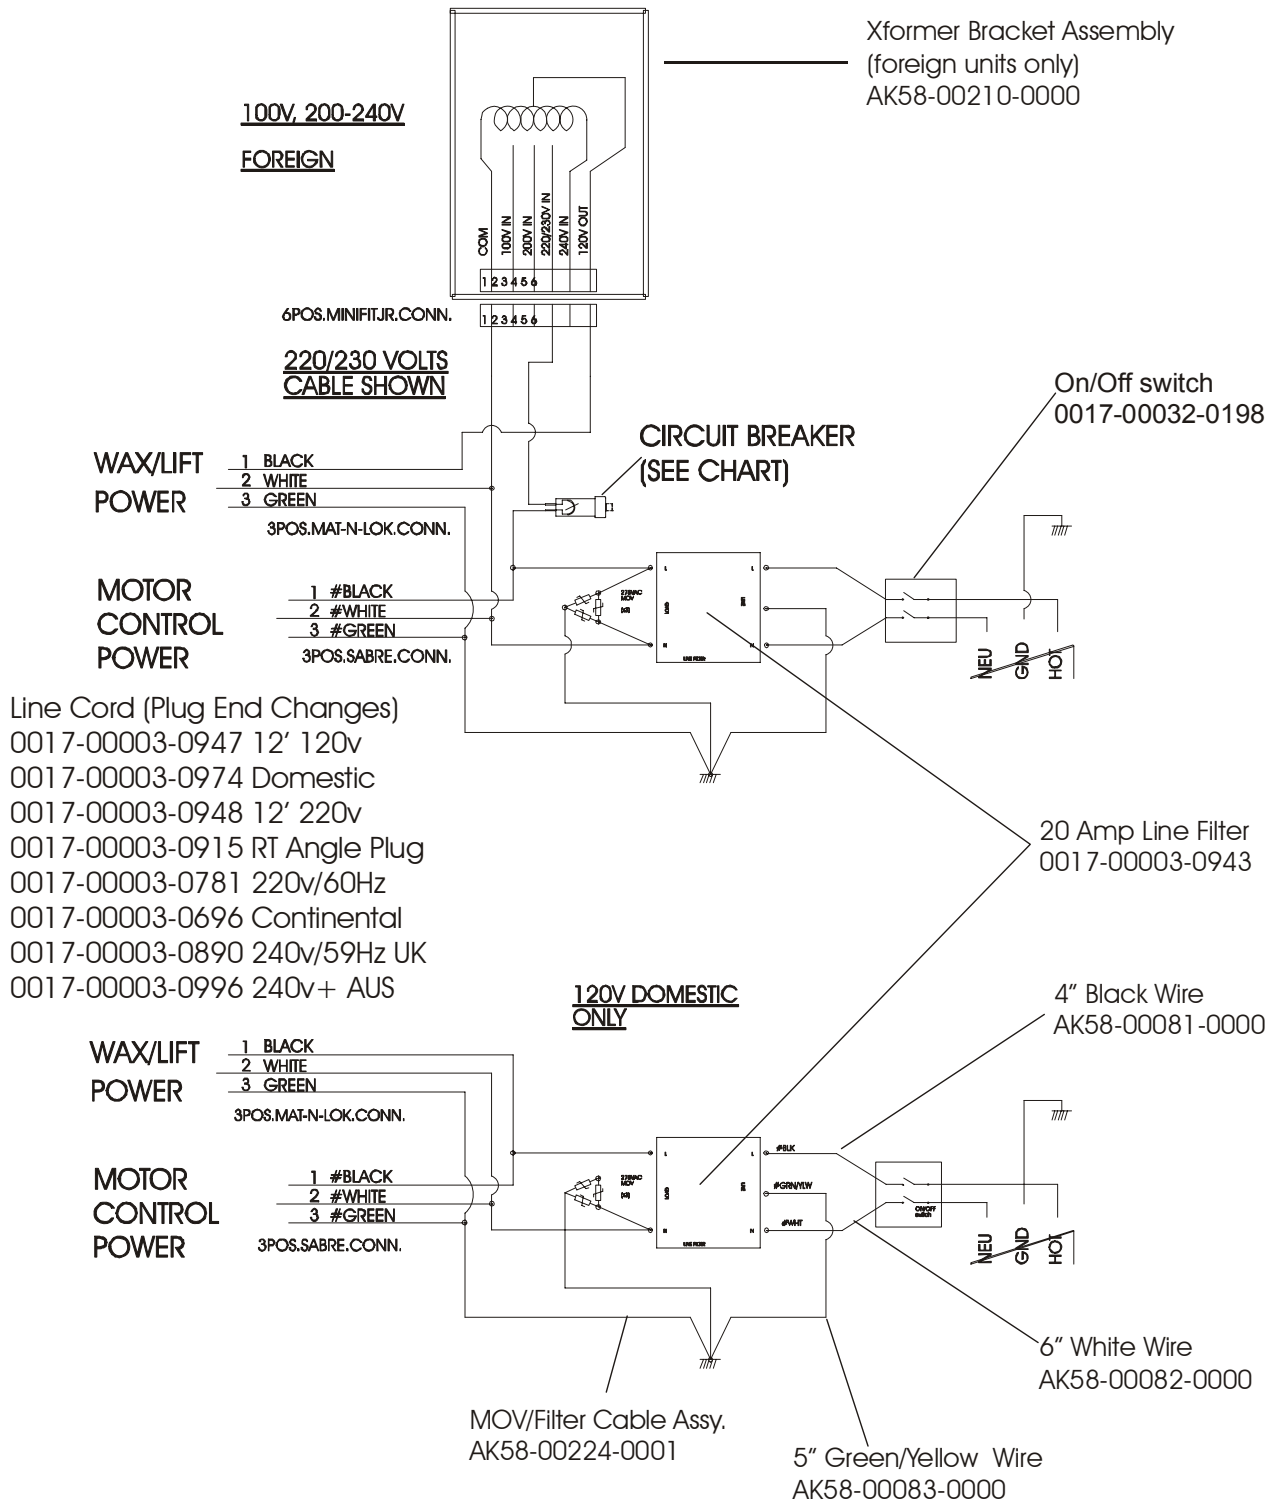

LifeFitness

Arctic Silver 97TEZ Treadmill

Customer Support Services
PARTS MANUAL rev. 09.05.11

ARCTIC SILVER 97TEZ
REFERENCES

97TEZ-0xxx-01
S/N TWZ10000 and up

OPERATION MANUAL	M051-00K58-A232
SERVICE MANUAL	M051-00K58-A159
ACCESS PLATE ASSEMBLY CONSISTS OF: 1) CONNECTOR PLATE 2) F TYPE CONNECTOR	AK58-00329-0000 0K58-01392-0000 0017-00021-2846
COAX CABLE	AK32-00020-0002
HARDWARE BAG	AK58-00226-0000
TOUCH UP PAINT: SPRAY CAN .5 OZ BOTTLE W/APPLICATOR .33 OZ PEN	 0017-00008-0204 0017-00008-0205 0017-00008-0206
PARTS DESCRIPTION for Entertainment	PART NUMBERS
LINE-CORD 125V; 10A; DOMESTIC B	0017-00003-0963
POWER-SUPPLY AC-TO-DC; 12V 6' CORD	0017-00003-0967
POWER-SUPPLY AC-TO-DC; 12V 10' CORD	0017-00003-0970
LINE-CORD 250V; 10A; EUROPEAN B	0017-00003-0964
LINE-CORD 250V; 10A; BRITISH B	0017-00003-0965
LINE-CORD 250V;10A; AUSTRALIAN B	0017-00003-0966
COAX CBL-ASS	AK32-00020-0002

ARCTIC SILVER 97TEZ
Lift Frame and Lift Motor

97TEZ-0xxx-01
S/N TWZ100000 and up

ARCTIC SILVER 97TEZ
Wax/Lift Assembly-AK58-00243-0000

97TEZ-0xxx-01
S/N TWZ100000 and up

AK60-00171-0000 (100-120v) W/O FERRITE
AK60-00171-0001 (200-240v) W/O FERRITE
AK60-00171-0002 (100-120v) WITH FERRITE
AK60-00171-0003 (200-240v) WITH FERRITE

97TEZ-0xxx-01
S/N TWZ10000 and up

ARCTIC SILVER 97TEZ
Leg Leveler Assembly – AK58-00370-0000

97TEZ-0xxx-01
S/N TWZ100000 and up

ARCTIC SILVER 97TEZ
Front Roller Assembly--AK58-00066-0000

97TEZ-0xxx-01
S/N TWZ100000 and up

ARCTIC SILVER 97TEZ
Ergo Bar w/Lifepulse

97TEZ-0xxx-01
S/N TWZ100000 and up

ARCTIC SILVER 97TEZ

Power Components Schematic

97TEZ-0xxx-01
S/N TWZ10000 and up

ARCTIC SILVER 97TEZ

Wax/Lift Power Supply

97TEZ-0xxx-01
S/N TWZ10000 and up